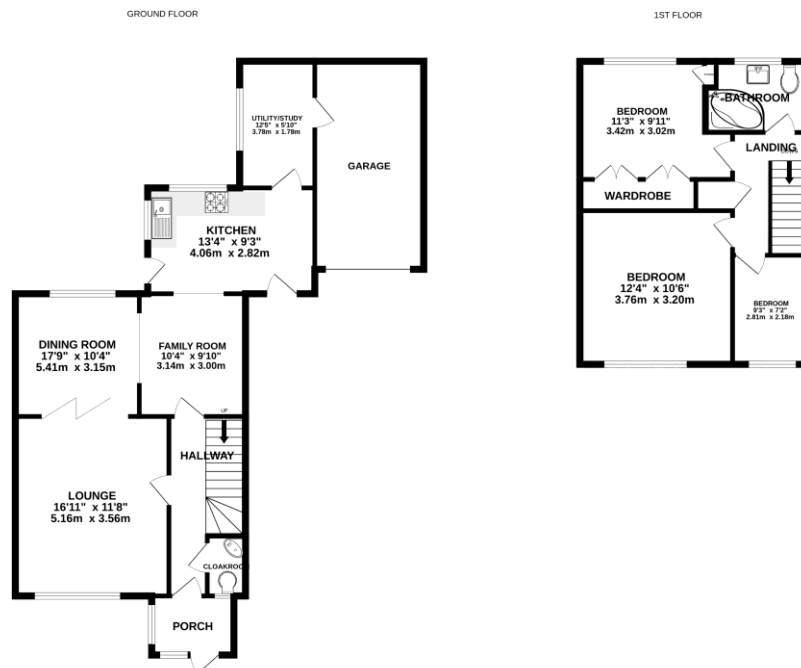

Floorplan

To arrange a viewing please contact:

Tel: 01252 361550

Email: info@bridges.co.uk

Important Notice - These particulars are set out as a general outline only for the guidance of intended purchasers and do not form part of any offer or contract and must not be relied upon as statements or representations of fact. Purchasers must satisfy themselves by inspection or otherwise as to their correctness.