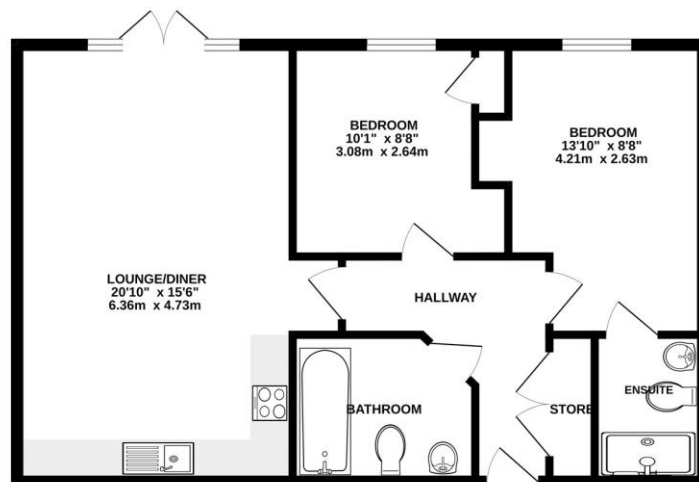

Floorplan

GROUND FLOOR

To arrange a viewing please contact:

Tel: 01252 361550

Email: info@bridges.co.uk

Important Notice - These particulars are set out as a general outline only for the guidance of intended purchasers and do not form part of any offer or contract and must not be relied upon as statements or representations of fact. Purchasers must satisfy themselves by inspection or otherwise as to their correctness.