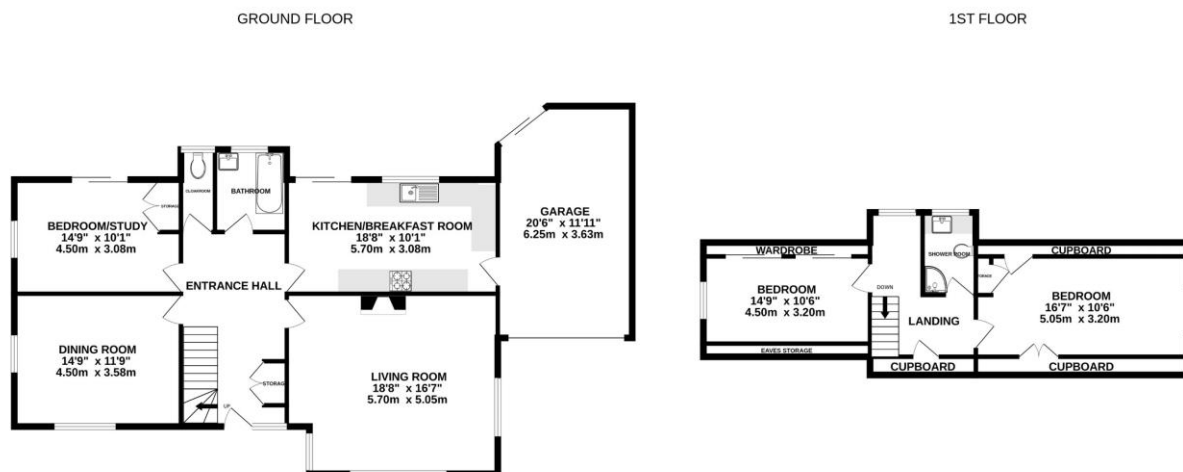

Floorplan

To arrange a viewing please contact:

Tel: 01252 361550

Email: info@bridges.co.uk

Important Notice - These particulars are set out as a general outline only for the guidance of intended purchasers and do not form part of any offer or contract and must not be relied upon as statements or representations of fact. Purchasers must satisfy themselves by inspection or otherwise as to their correctness.